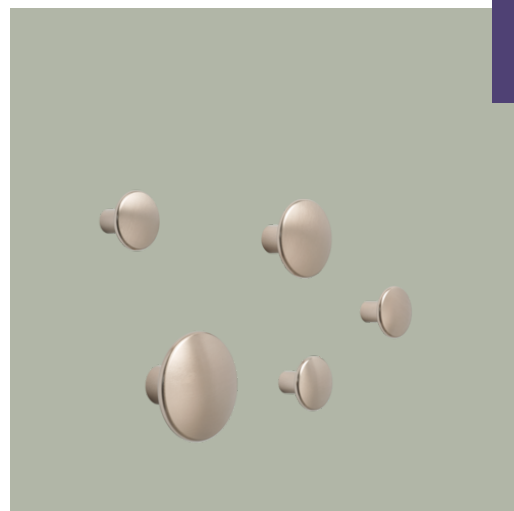

Dots Metal

“The characteristic little family of hooks is a friendly addition to any wall. The Dots Metal are proud of their round edges and will treat your clothes with the greatest care. They will also let you arrange them on your wall in the pattern you like. Being a very social set of hooks, The Dots Metal love to welcome other Dots to join them on the wall.”

— Lars Tornøe

Designed by	Lars Tornøe / 2016
About the designer	Lars Tornøe has won several awards such as Designer of the Year in Norway and the Award for Design Excellence. His work has been shown at many international exhibitions and The Dots for Muuto was part of the formerly exhibition at the Danish Design Centre.
Environment	Indoor
Country of Production	China
Preassembled	Yes - Mount to wall.
Description	Taking a playful approach to the conventional coat hook, the Dots Metal bring a contemporary and industrial touch to any hallway, bedroom or kitchen as well as hospitality and workplace projects. Combine the design across various colors and sizes along with the Dots Wood and Dots Ceramic for a unique expression.
Material	The Dots Metal is made from anodized solid aluminum. Produced on a CNC lathering machine, carefully lacquered and packed.
Cleaning & Care	Clean with a moist cloth. If necessary, use a mild detergent. Wipe the surface dry with a lint-free cloth.
Spareparts	Dots Metal are sold with a French screw with M5 thread and M5 screw with metric thread.
Additional Information	Sold separately or in Set of 5 (1 x Ø5 cm , 1 x Ø3,9 cm, 3 x Ø2,7 cm)

MUUTO

Dots Metal

Dimensions

Ø 2,7 cm / 1"

Length:	2,7 cm / 1"
Height:	2,7 cm / 1"
Width:	2,2 cm / 0.9"
Diameter:	2,7 cm / 1"

Ø 3,9 cm / 1.5"

Length:	3,9 cm / 1.5"
Height:	3,9 cm / 1.5"
Width:	2,7 cm / 1.1"
Diameter:	3,9 cm / 1.5"